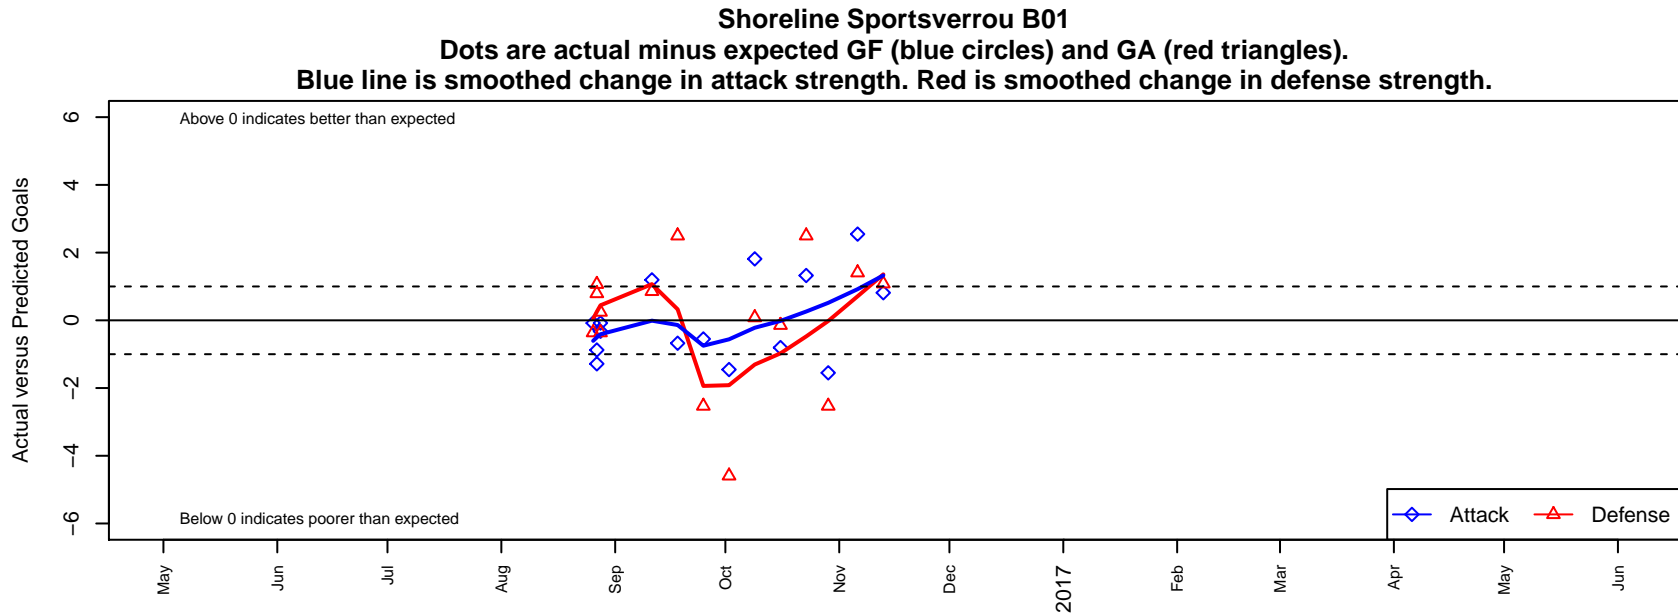

# Shoreline Sportsverrou B01

Shoreline Sportsverrou  
Shoreline, WA  
B01 total strength=1222  
attack=5.01 defense=3.71  
fall league = PSPL Classic 1 U16

alt names used:  
Shoreline Sports Club Verrou B01  
Shoreline Sports Club Verrou B01

Venues played:  
2016 River Jam Samba U16  
2016 PSPL Classic 1 U16

**attack and defense variance (black dot)  
relative to other teams  
and top 10 in region**

**attack and defense rating  
relative to others at age  
and all opponents in last 13 months**