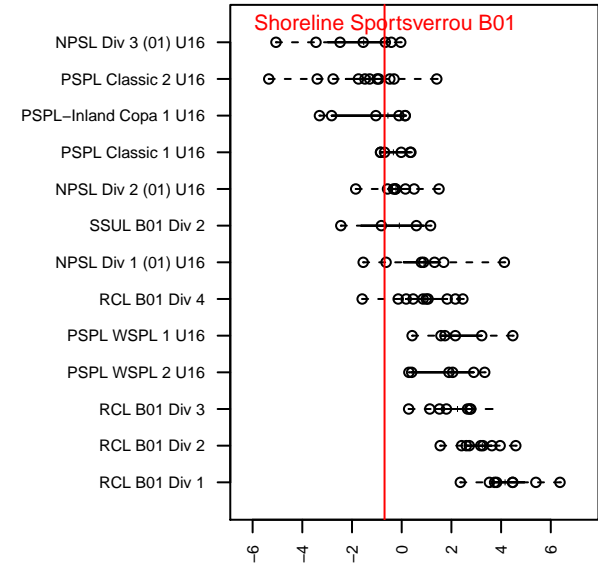

# Shoreline Sportsverrou B01

Shoreline Sportsverrou  
Shoreline, WA  
B01 total strength=1222  
attack=5.01 defense=3.71  
fall league = PSPL Classic 1 U16

alt names used:  
Shoreline Sports Club Verrou B01  
Shoreline Sports Club Verrou B01

Venues played:  
2016 River Jam Samba U16  
2016 PSPL Classic 1 U16

**attack and defense variance (black dot)  
relative to other teams  
and top 10 in region**

**attack and defense rating  
relative to others at age  
and all opponents in last 13 months**